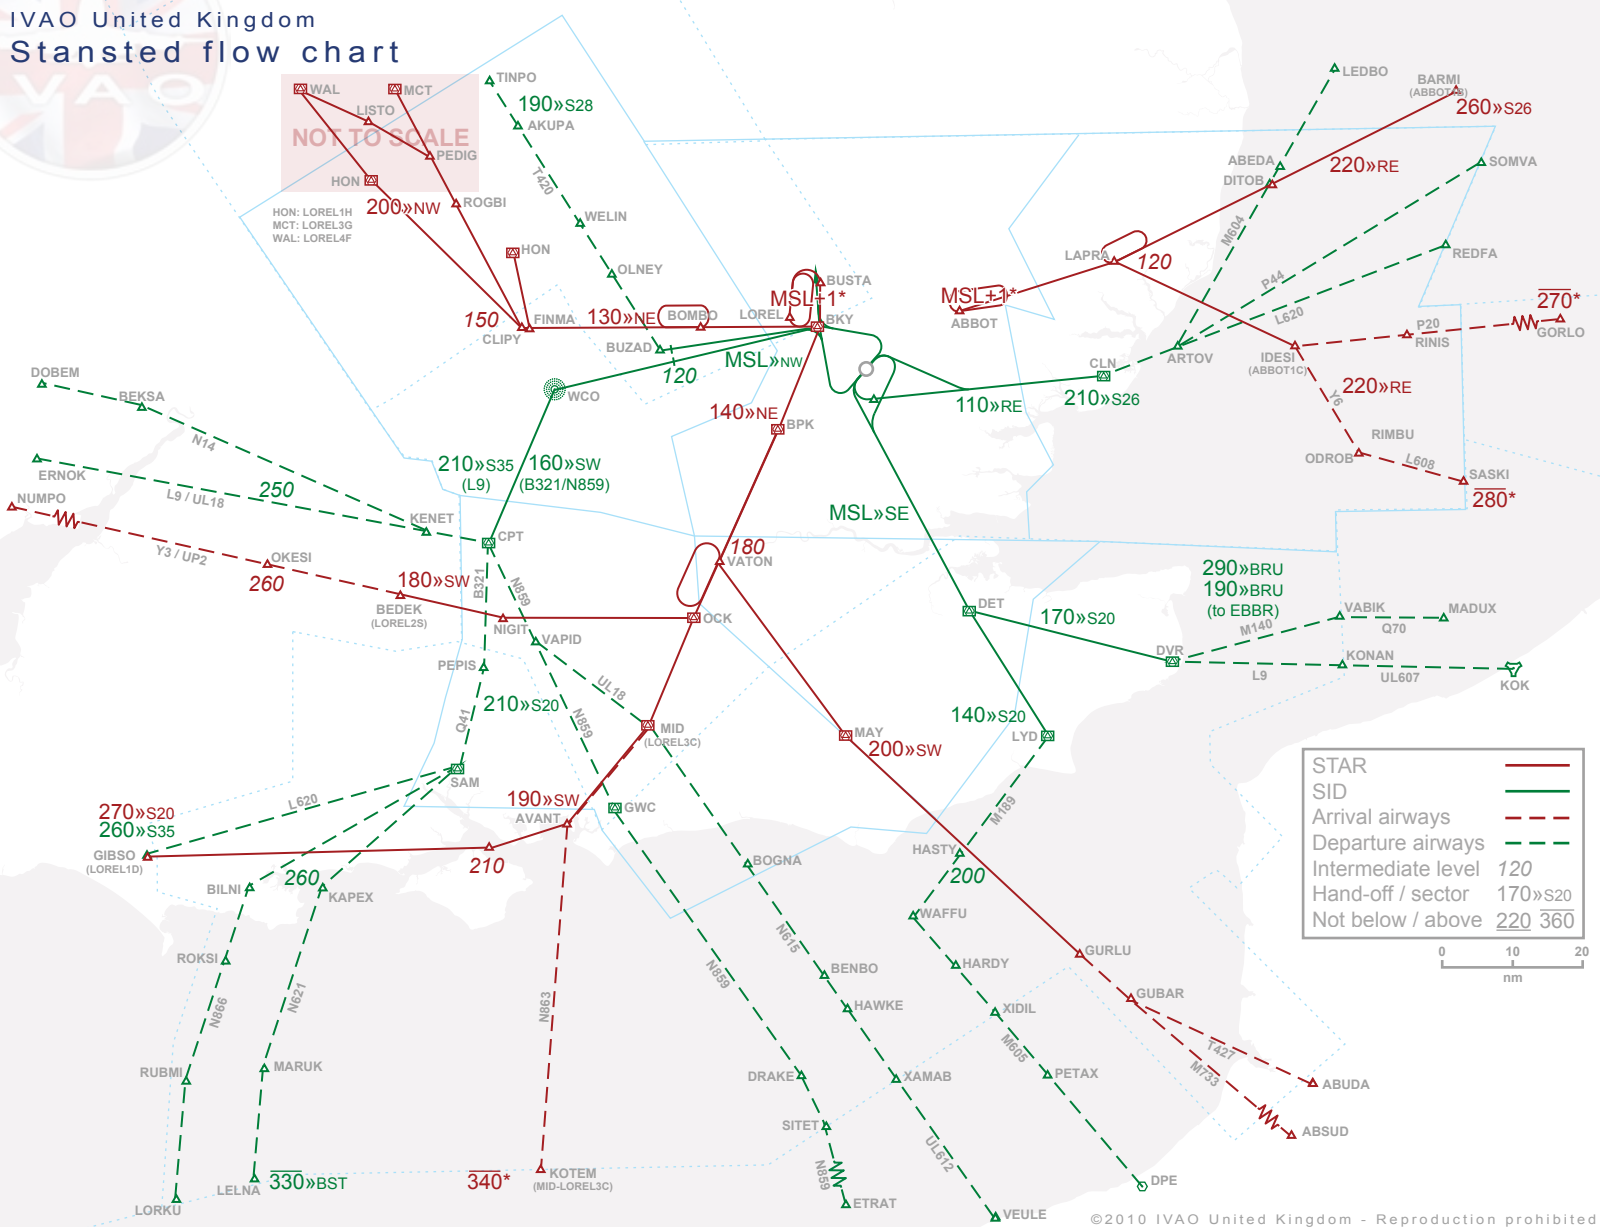

# IVAO United Kingdom Stansted flow chart

**NOT TO SCALE**

HON: LOREL1H  
MCT: LOREL3G  
WAL: LOREL4F

STAR	—
SID	—
Arrival airways	- - -
Departure airways	- - -
Intermediate level	120
Hand-off / sector	170»S20
Not below / above	220 360